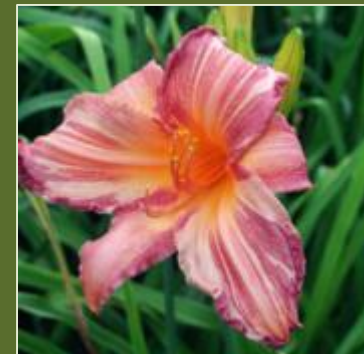

‘Pink Stripes’